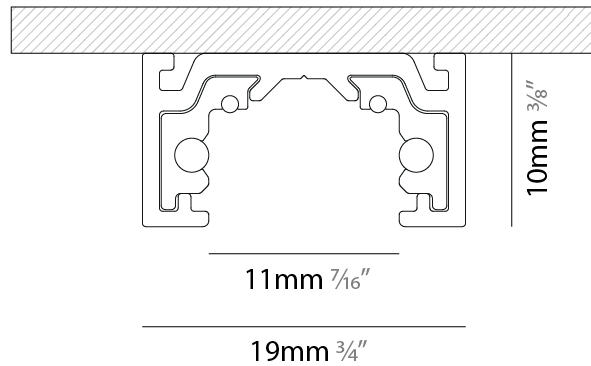

PROJECT	_____
TYPE	_____
SPECIFIER	_____
QUANTITY	_____
DATE	_____

MINIMAL TRACK SURFACE

A3MINTRK-SUR-SYS

base number

1. To build a product code in our configurator select the specify button on the base model # product page
2. To build a manual product code on this datasheet choose from the options listed below in blue font and add the suffix to the base model #

GENERAL

Series: Minimal Track _____
Brand: Prolicht _____
Division: Architectural _____
Mounting Type: Surface _____
Mounting Location: Ceiling _____
Subcategory: Profile _____

PHYSICAL

Fixture Finish: SSR / BKV / CWI / CRY / HAB / UFT / ITA / RUA / FTG / MYG / LOD / PUS / FRO / FUP / KIA / POP / BLS / SPG / MEY / GOH / GUM / CHC / COM / ABZ / JAG / OBR / MOS / ROR _____
Fixture Material: Anodized Aluminum _____

ELECTRICAL

Lamp Type: LED (Zhaga Standard) _____
Dimming: Non-Dimmable _____
Driver Included: No _____
Driver Location: Remote _____
Driver Type: Constant Voltage - Universal _____
Driver Class: Class 2 _____
Input Voltage (V): 120 - 277 _____
Output Voltage (V): 48 _____
Upon Request: DALI dimming _____

LED

Lamp Life (hrs): 50000 _____

OPTICAL

RATINGS AND CERTIFICATIONS

Certified By: Certified for North American Standards _____
IP rating: IP20 _____