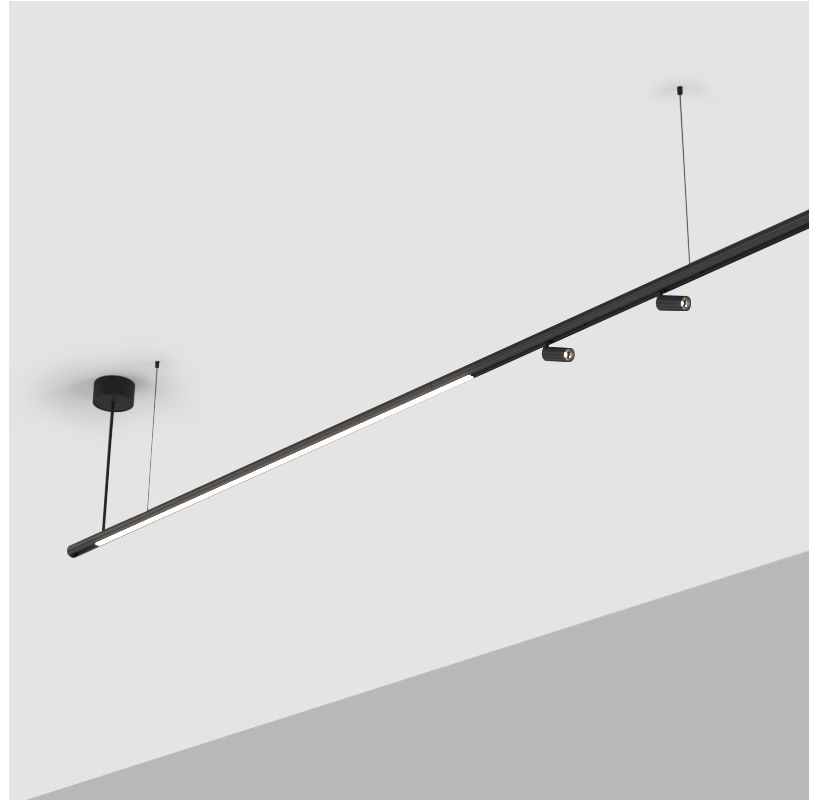

MINIMAL TRACK TRACK

A3MINTRK-SUS-RND-SYS

base number

1. To build a product code in our configurator select the specify button on the base model # product page
2. To build a manual product code on this datasheet choose from the options listed below in blue font and add the suffix to the base model #

GENERAL

Series: Minimal Track
Partner: Prolicht
Division: Architectural
Installation: Track
Product Type: Track System Low Voltage
Mounting Location: Ceiling

PHYSICAL

Fixture Finish: SSR / BKV / CWI / CRY / HAB / UFT / ITA / RUA / FTG / MYG / LOD / PUS / FRO / FUP / KIA / POP / BLS / SPG / MEY / GOH / CHC / COM / ABZ / JAG / OBR / MOS / ROR
Fixture Material: Anodized Aluminum

ELECTRICAL

Lamp Type: LED (Zhaga Standard)
Dimming: 0-10V / DALI Dimming
Driver Included: No
Driver Location: Remote
Driver Type: Constant Voltage - Universal
Driver Class: Class 2
Output Voltage (V): 48

LED

Lamp Life (hrs): 50000

OPTICAL

RATINGS AND CERTIFICATIONS

Certified By: Certified for North American Standards
IP rating: IP20

PROJECT
TYPE
SPECIFIER
QUANTITY
DATE