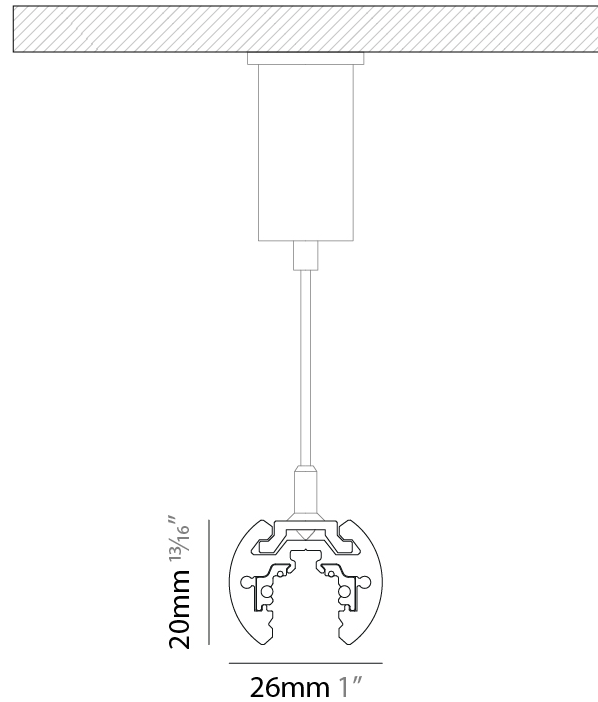

PROJECT
TYPE
SPECIFIER
QUANTITY
DATE

MINIMAL TRACK SUSPENSION

A3MINTRK-SUS-RND-SYS

base number

1. To build a product code in our configurator select the specify button on the base model # product page
2. To build a manual product code on this datasheet choose from the options listed below in blue font and add the suffix to the base model #

GENERAL

Series: Minimal Track
Brand: Prolicht
Division: Architectural
Mounting Type: Suspension
Mounting Location: Ceiling
Subcategory: Profile

PHYSICAL

Fixture Finish: SSR / BKV / CWI / CRY / HAB / UFT / ITA / RUA / FTG / MYG / LOD / PUS / FRO / FUP / KIA / POP / BLS / SPG / MEY / GOH / GUM / CHC / COM / ABZ / JAG / OBR / MOS / ROR
Fixture Material: Anodized Aluminum

ELECTRICAL

Lamp Type: LED (Zhaga Standard)
Dimming: Non-Dimmable
Driver Included: No
Driver Location: Remote
Driver Type: Constant Voltage - Universal
Driver Class: Class 2
Input Voltage (V): 120 - 277
Output Voltage (V): 48
Upon Request: DALI dimming

LED

Lamp Life (hrs): 50000

OPTICAL

RATINGS AND CERTIFICATIONS

Certified By: Certified for North American Standards
IP rating: IP20